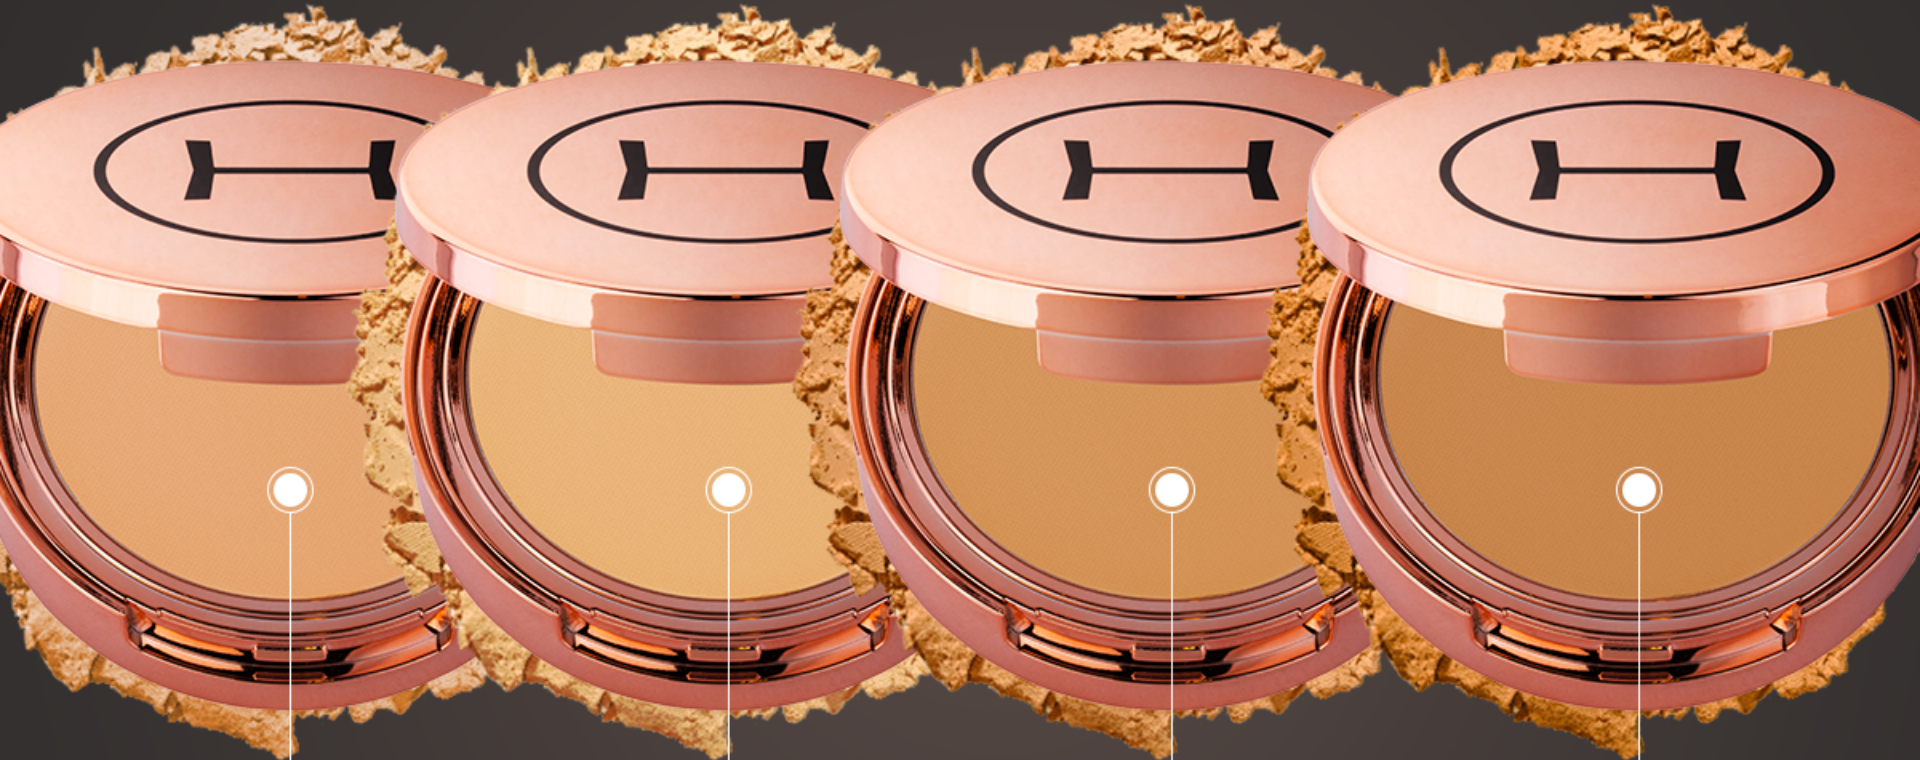

PANTONE PREMIUM METALLICS  
COATED PANTONE 10399 C

PANTONE PREMIUM METALLICS  
COATED PANTONE 10148 C

**ABSOLUTE TOUCH**

Short description.

0.0 oz / 0 ml

FRONT

**Full product description. Lorem ipsum dolor sit amet, consectetur.**

hot makeup  
PROFESSIONAL

RCF01

RC05

RCF10

RCF15

Red Carpet Ready  
POWDER FOUNDATION

hot makeup  
PROFESSIONAL

TU05

TU05

TU05

TU05

**TOUCH ME UP PRESSED POWDER**